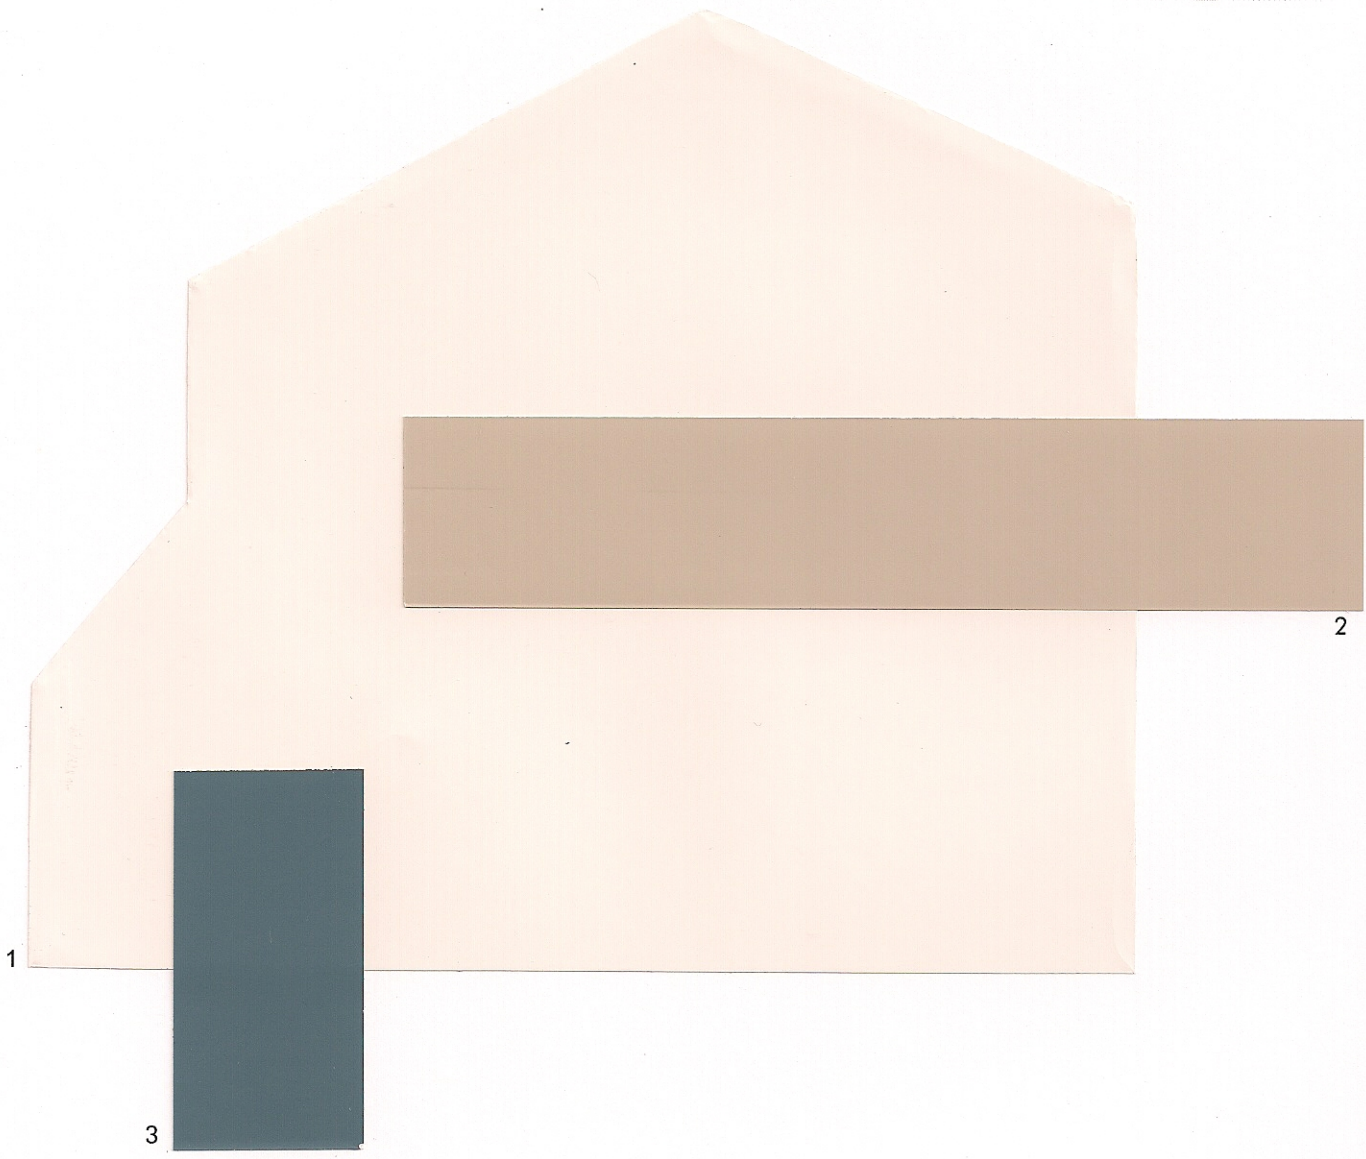

Scheme Twenty Eight

14-04-0184

Color samples shown approximate actual paint colors as closely as possible.

Palm Canyon

1 Body	Creamy	SW 7012
2 Trim	Tawny Tan	SW 7713
3 Popout/Door	Riverway	SW 6222