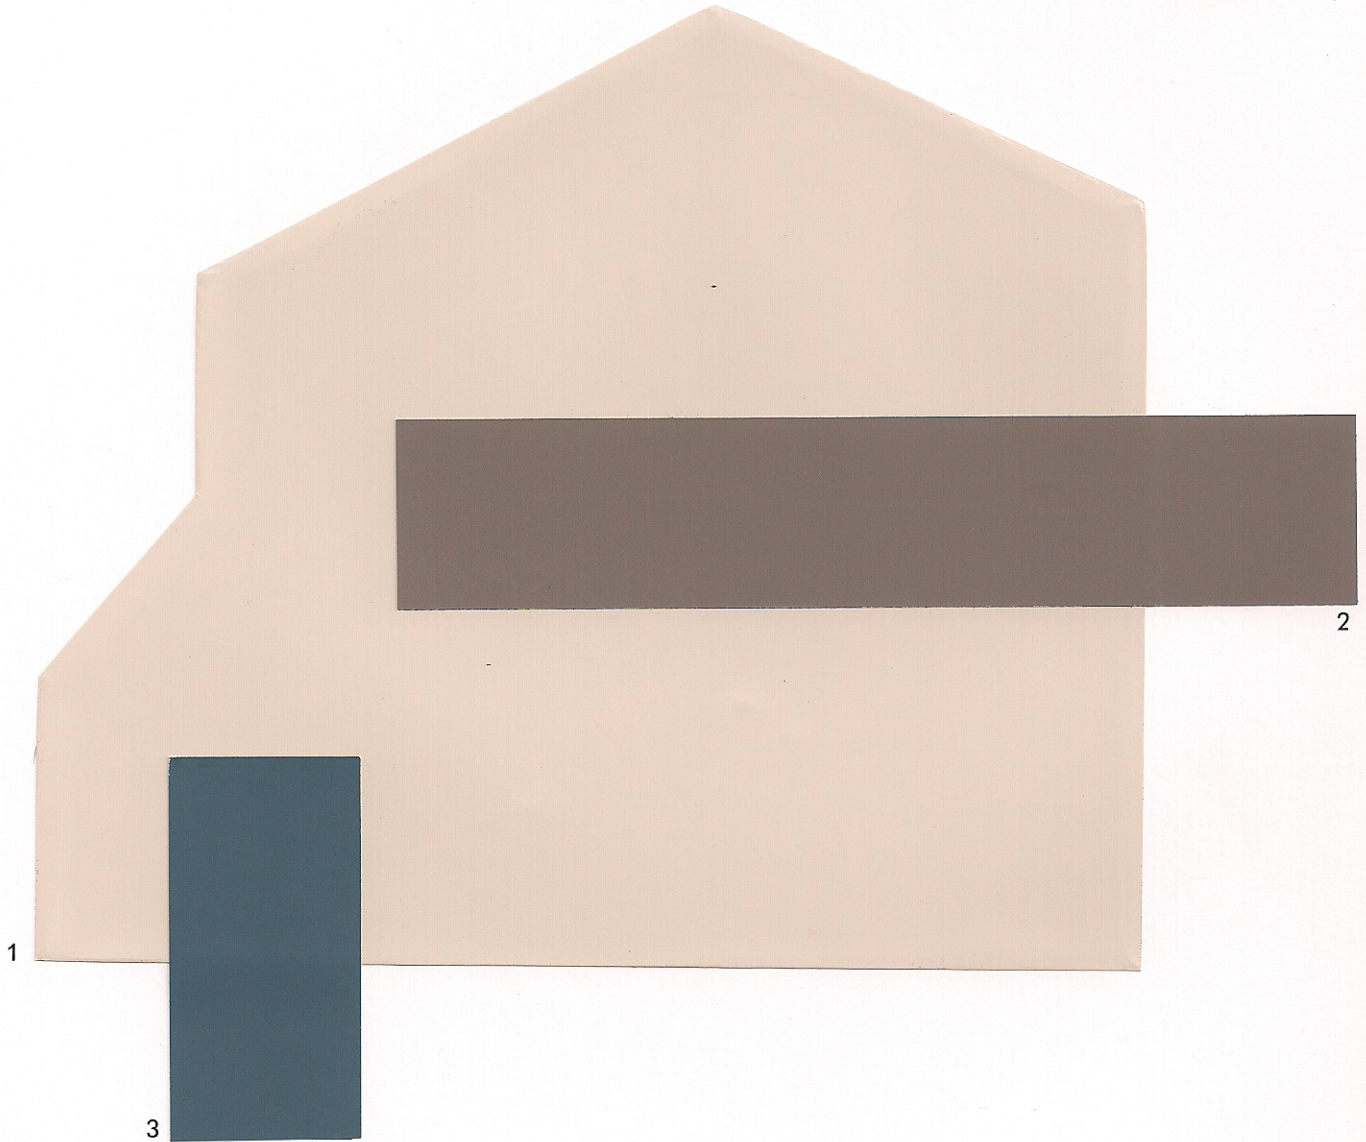

Scheme Five

Palm Canyon

1 Body	Stucco	SW 7569
2 Trim	Foothills	SW 7514
3 Popout/Door	Tempe Star	SW 6229

THE
FINISHING
TOUCH™

14-04-0184

Color samples shown approximate
actual paint colors as closely as possible.