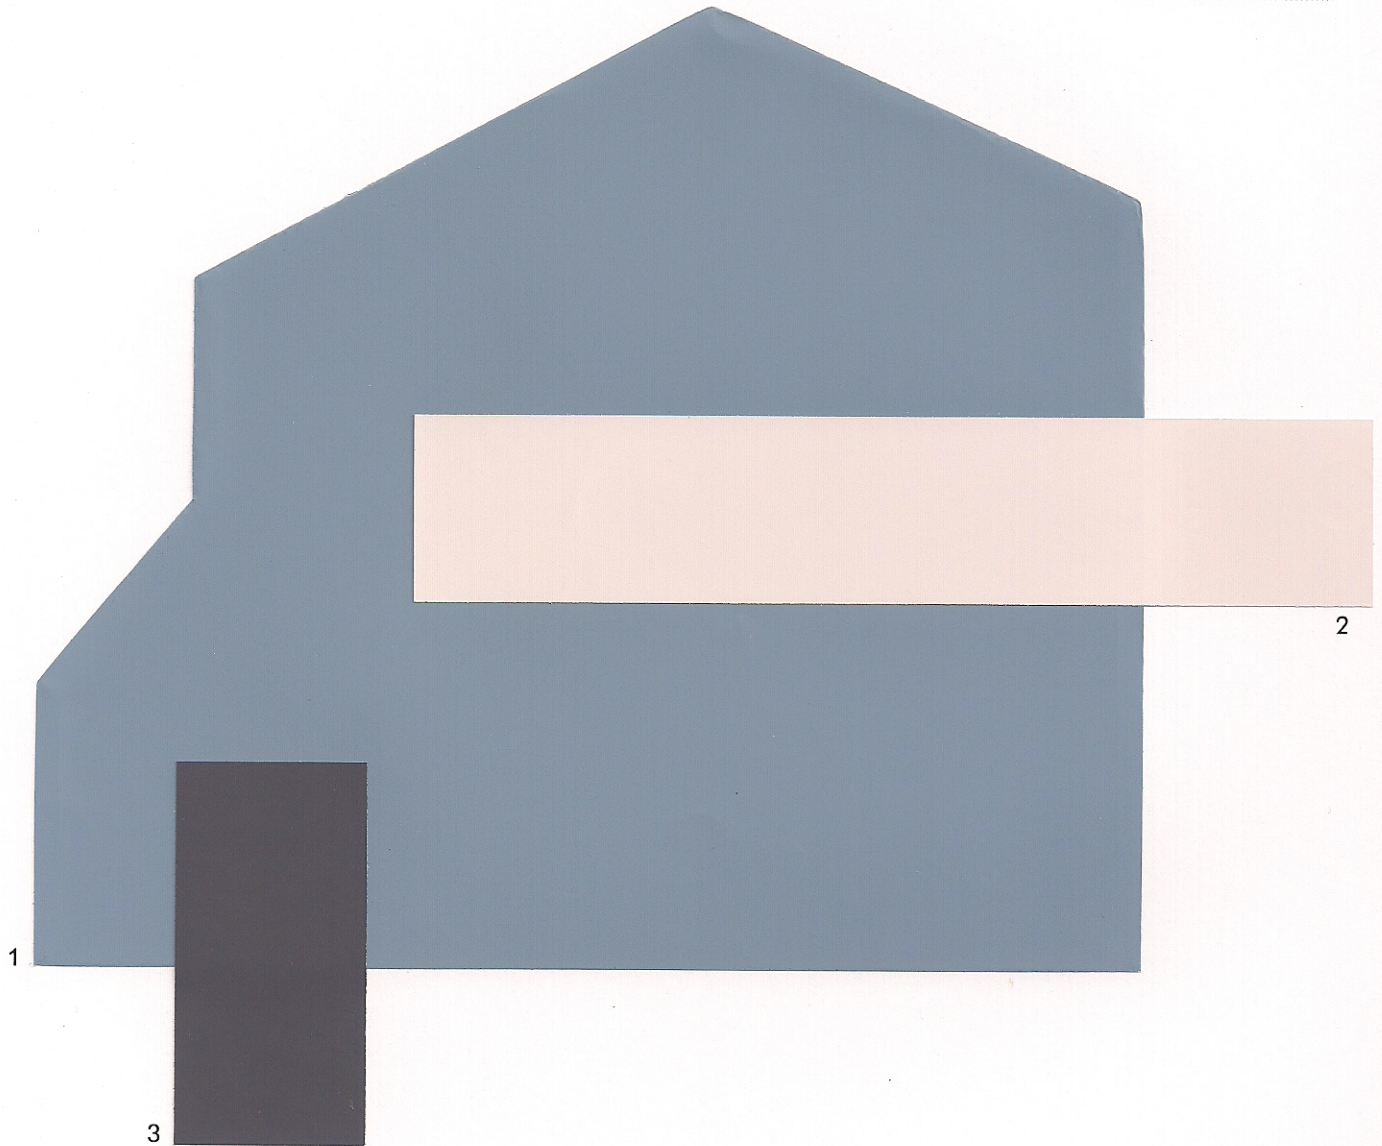

Palm Canyon

- 1 Body
- 2 Trim
- 3 Popout/Door

Dover White	SW 6385
Gateway Gray	SW 7644
Greenblack	SW 6994

14-04-0184

Color samples shown approximate actual paint colors as closely as possible.

Scheme Twenty Two