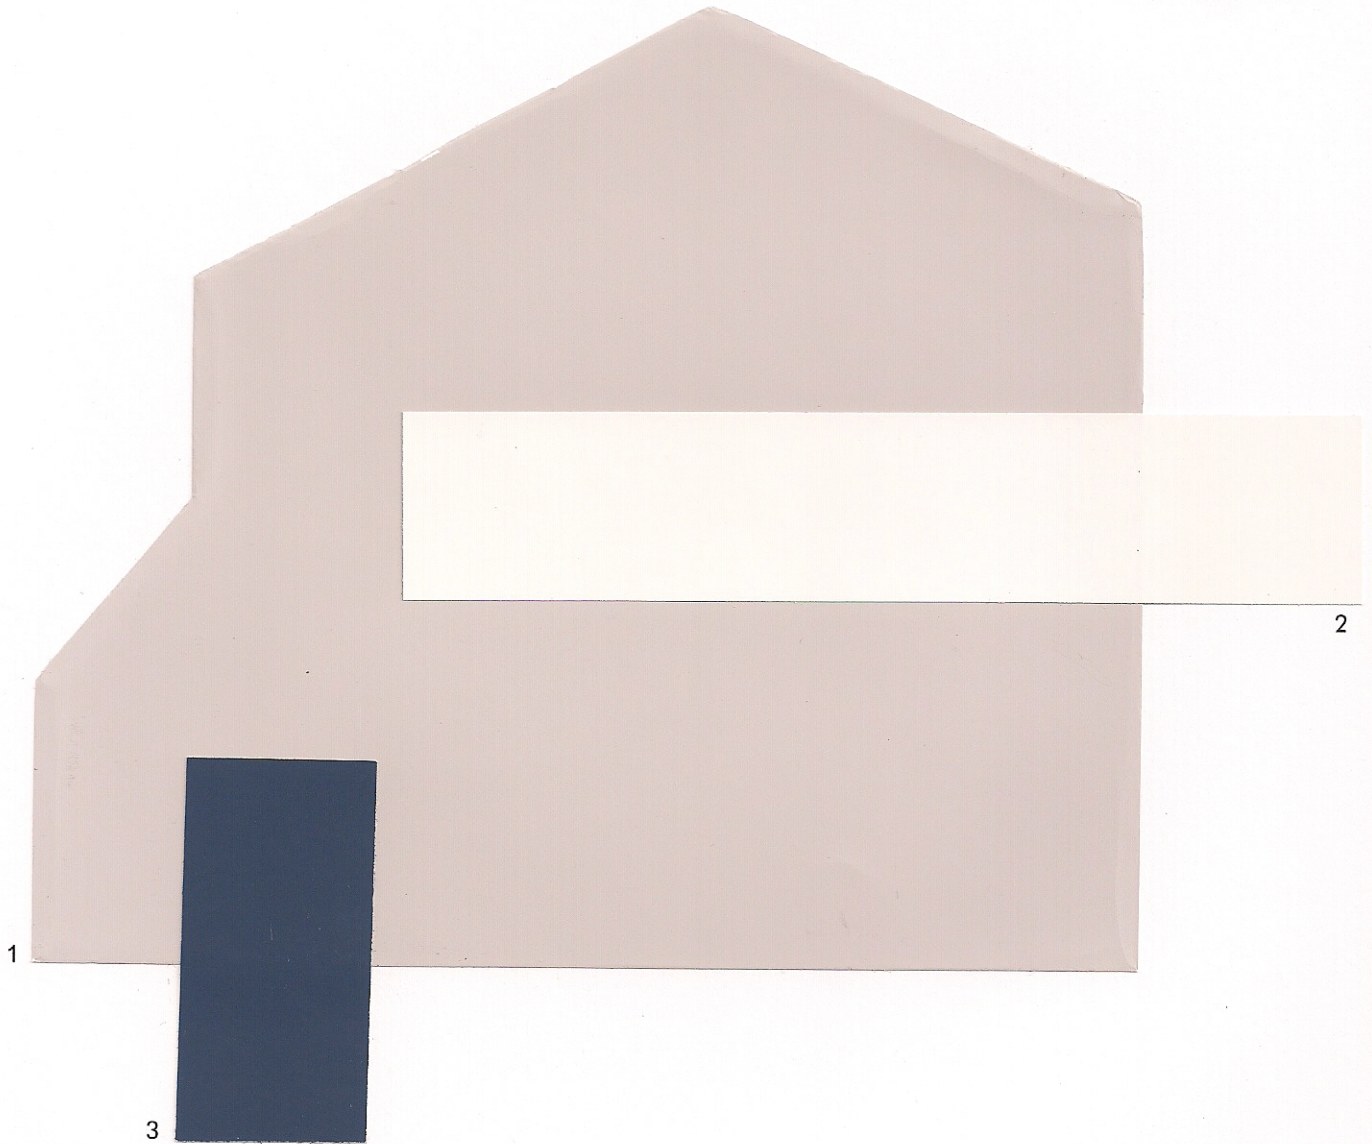

Scheme Twenty Eight

14-04-0184

Color samples shown approximate actual paint colors as closely as possible.

Palm Canyon

1 Body	Creamy	SW 7012
2 Trim	Tawny Tan	SW 7713
3 Popout/Door	Riverway	SW 6222

Scheme Twenty Nine