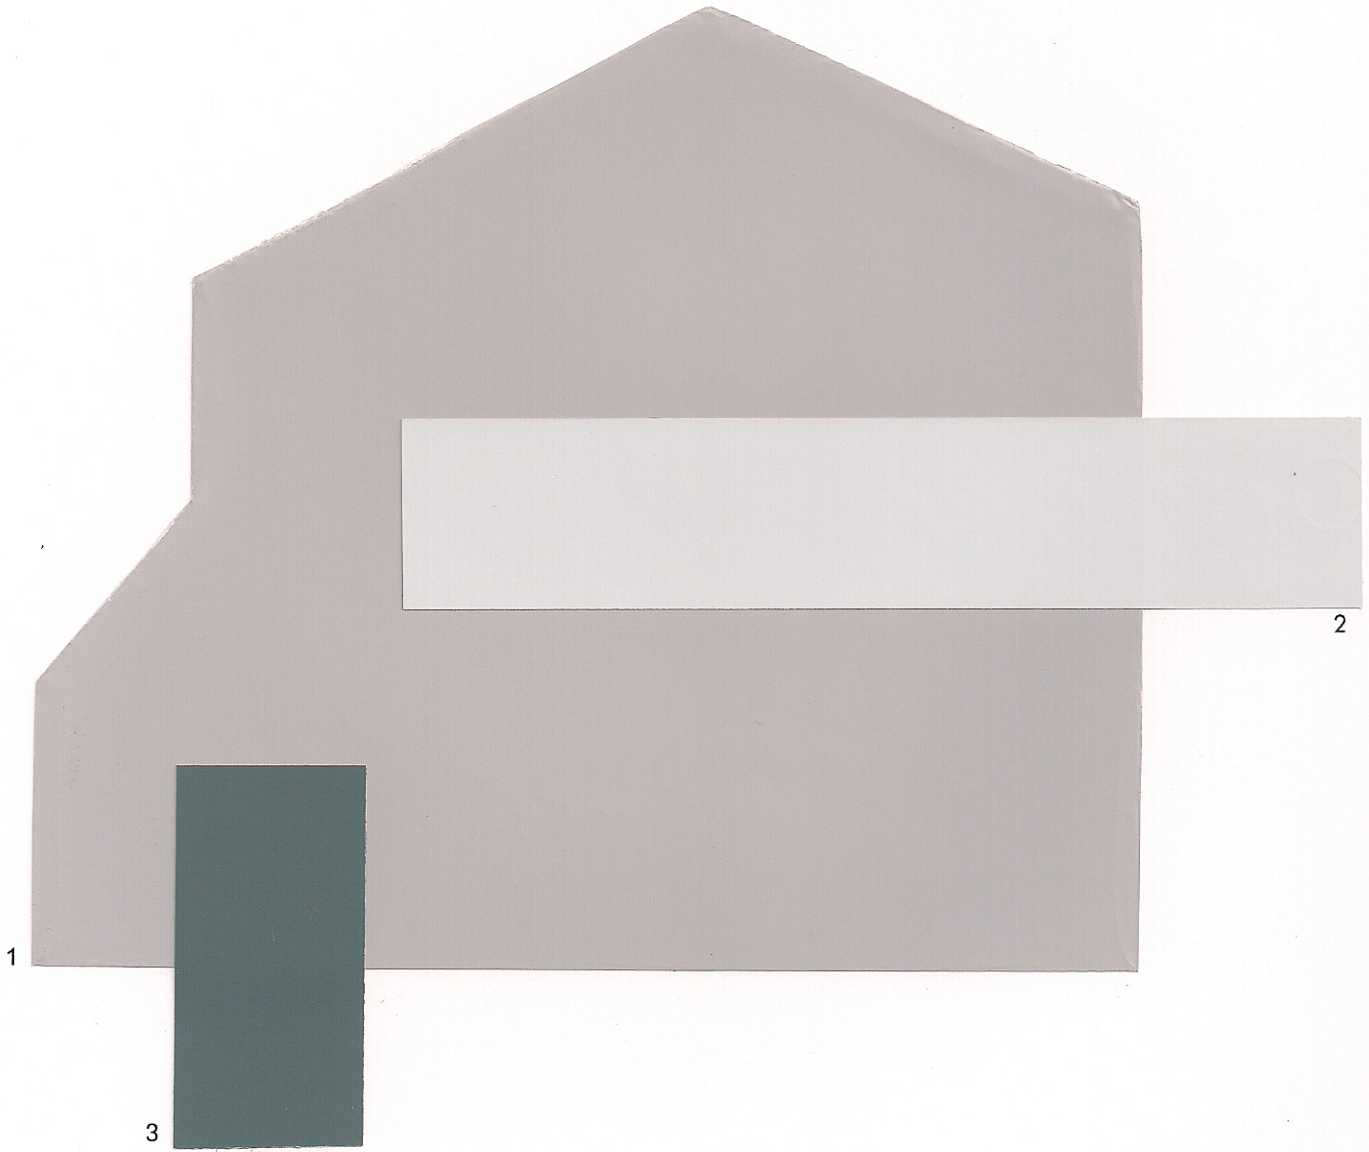

Scheme Twenty Seven

14-04-0184

Color samples shown approximate actual paint colors as closely as possible.

Palm Canyon

1 Body	Gray Clouds	SW 7658
2 Trim	Reflection	SW 7661
3 Popout/Door	Rocky River	SW 6215