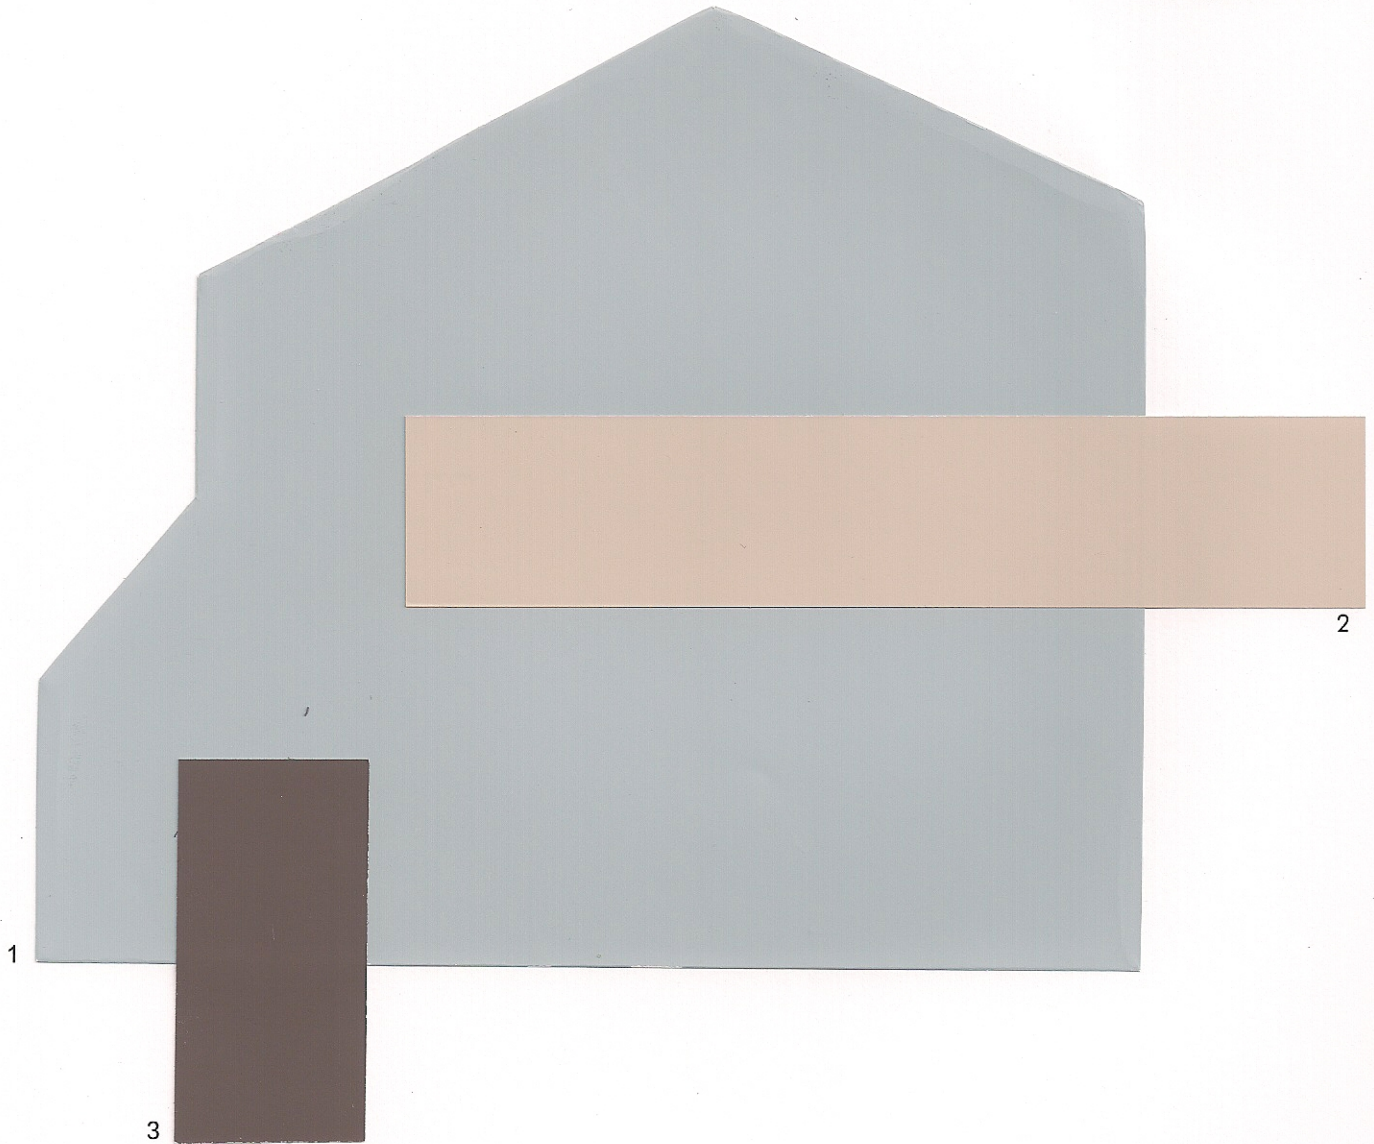

Scheme Thirty

Palm Canyon

- 1 Body
- 2 Trim
- 3 Popout/Door

Rain
Nantucket Dune
Homestead Brown

SW 6219
SW 7527
SW 7515

THE
FINISHING
TOUCH™

14-04-0184

Color samples shown approximate
actual paint colors as closely as possible.