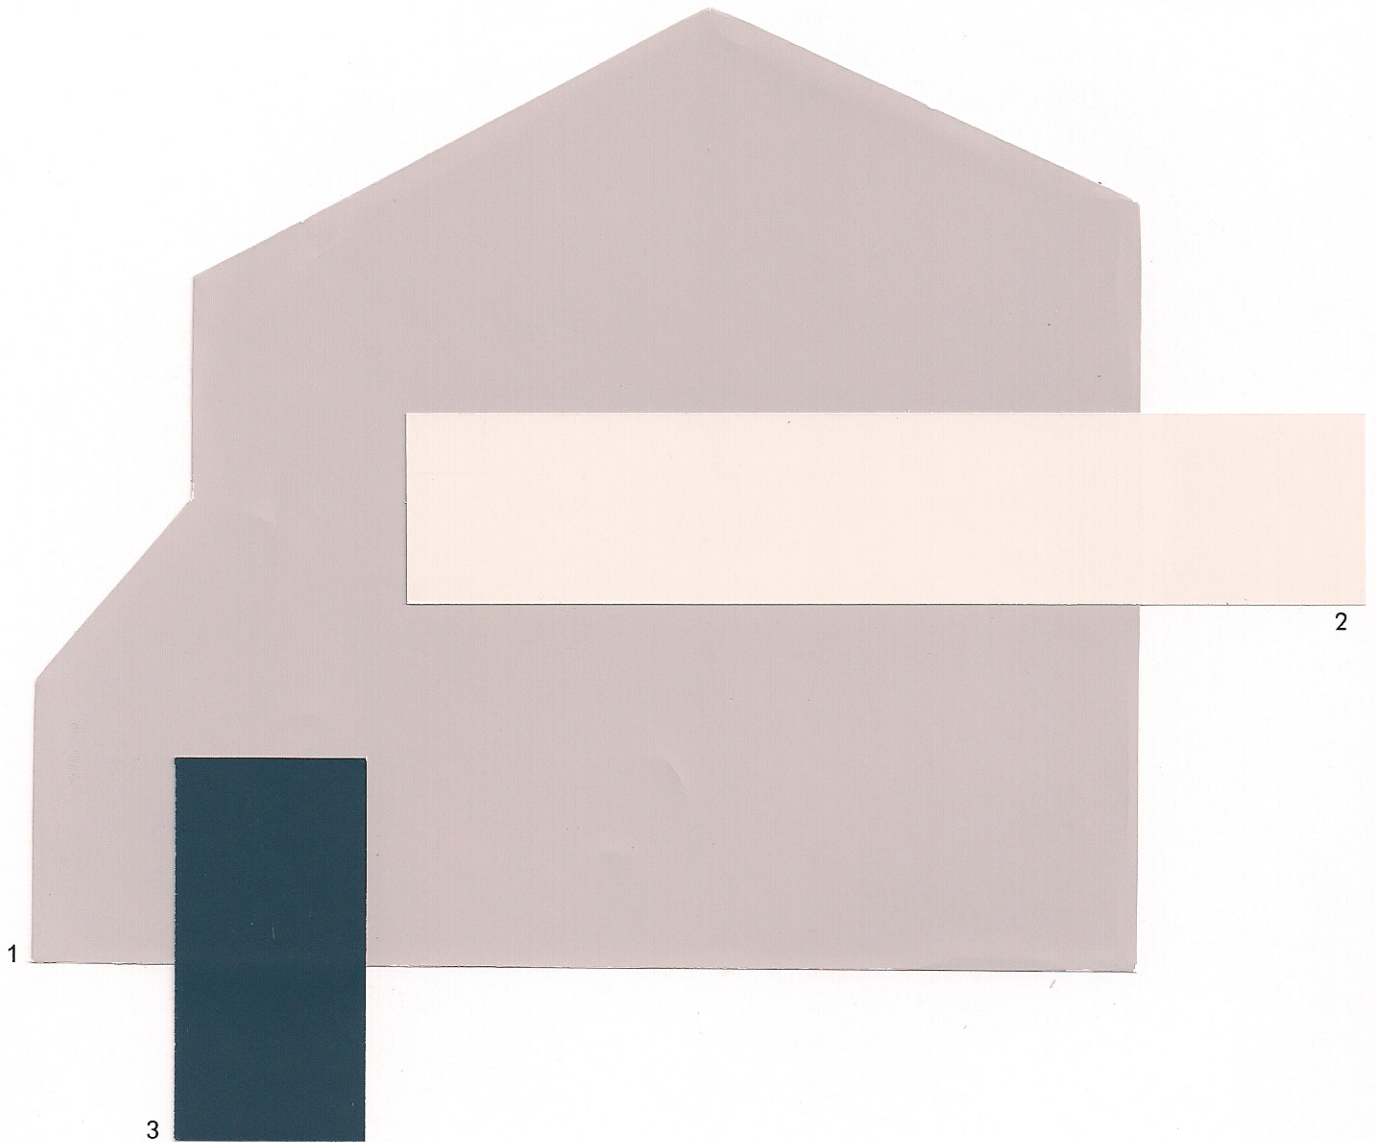

Scheme Thirty One

Palm Canyon

- 1 Body
- 2 Trim
- 3 Popout/Door

Knitting Needles
Pearly White
Seaworthy

SW 7672
SW 7009
SW 7620

THE
FINISHING
TOUCH™

14-04-0184

Color samples shown approximate
actual paint colors as closely as possible.