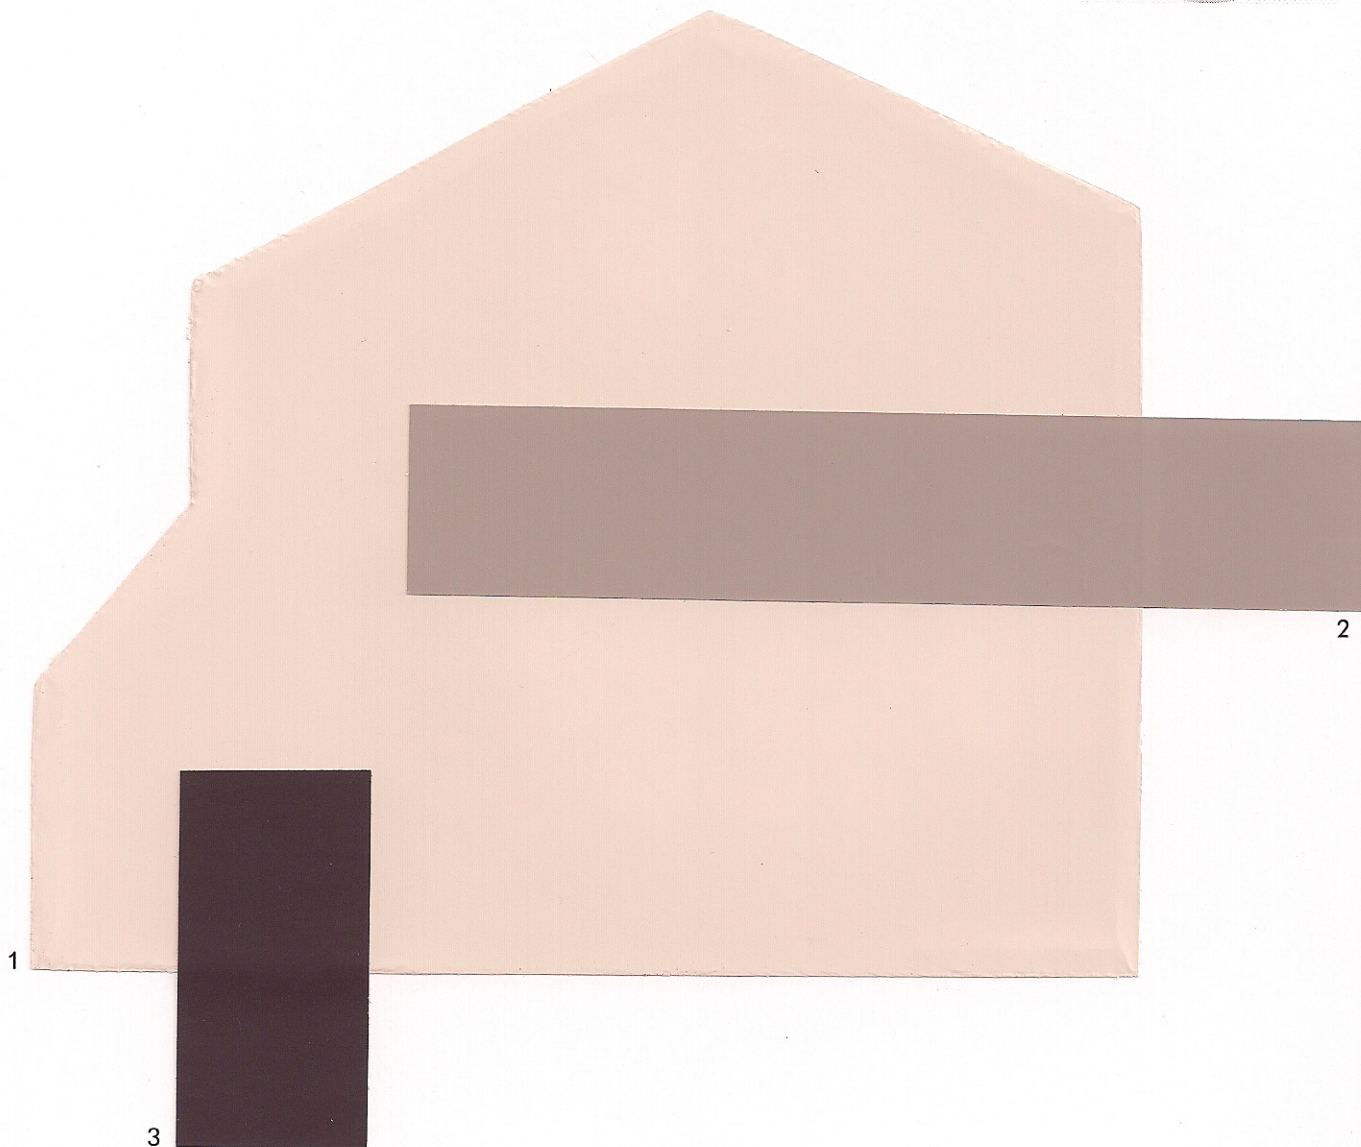

**Color Schemes 1-19 are for red roofs only and
Color Schemes 20-31 are for gray roofs only**

Scheme One

Palm Canyon

- 1 Body
- 2 Trim
- 3 Popout/Door

- Pueblo
- Trusty Tan
- Bitter Chocolate

- SW 7711
- SW 6087
- SW 6013