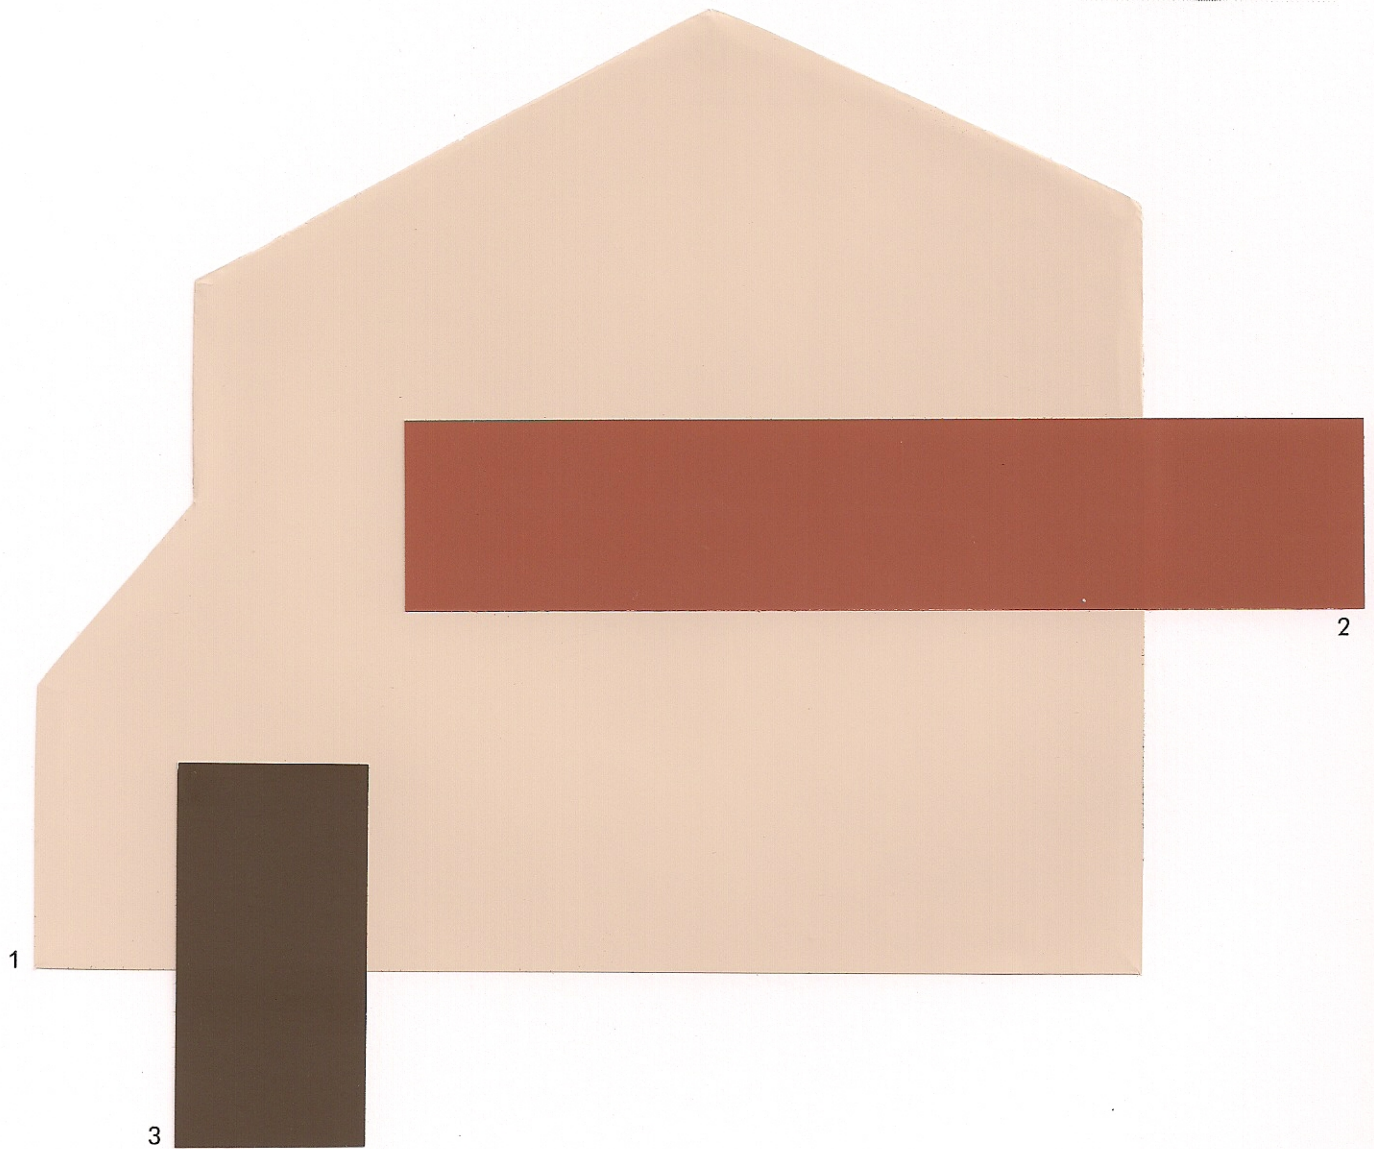

Scheme Three

Palm Canyon

- 1 Body
- 2 Trim
- 3 Popout/Door

Interactive Cream
Red Cent
Protégé Bronze

SW 6113
SW 6341
SW 6153