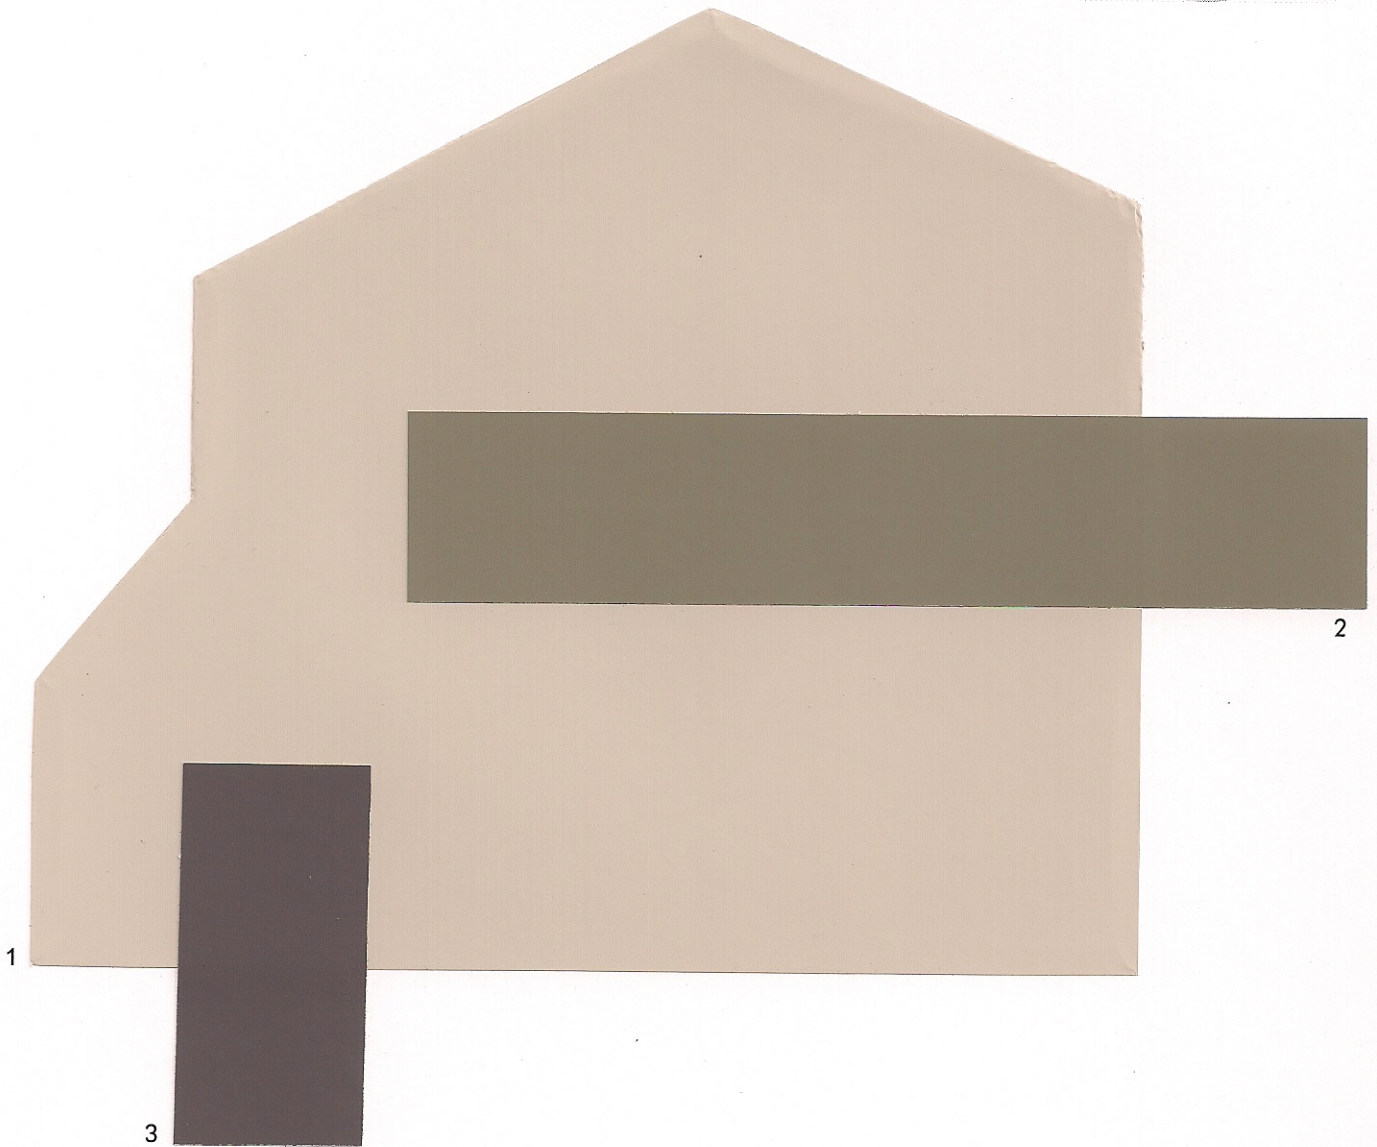

Scheme Eight

Palm Canyon

- 1 Body
- 2 Trim
- 3 Popout/Door

Herbal Wash
Morning Sun
Garden Gate

SW 7739
SW 6672
SW 6167

14-04-0184

Color samples shown approximate actual paint colors as closely as possible.

Scheme Nine