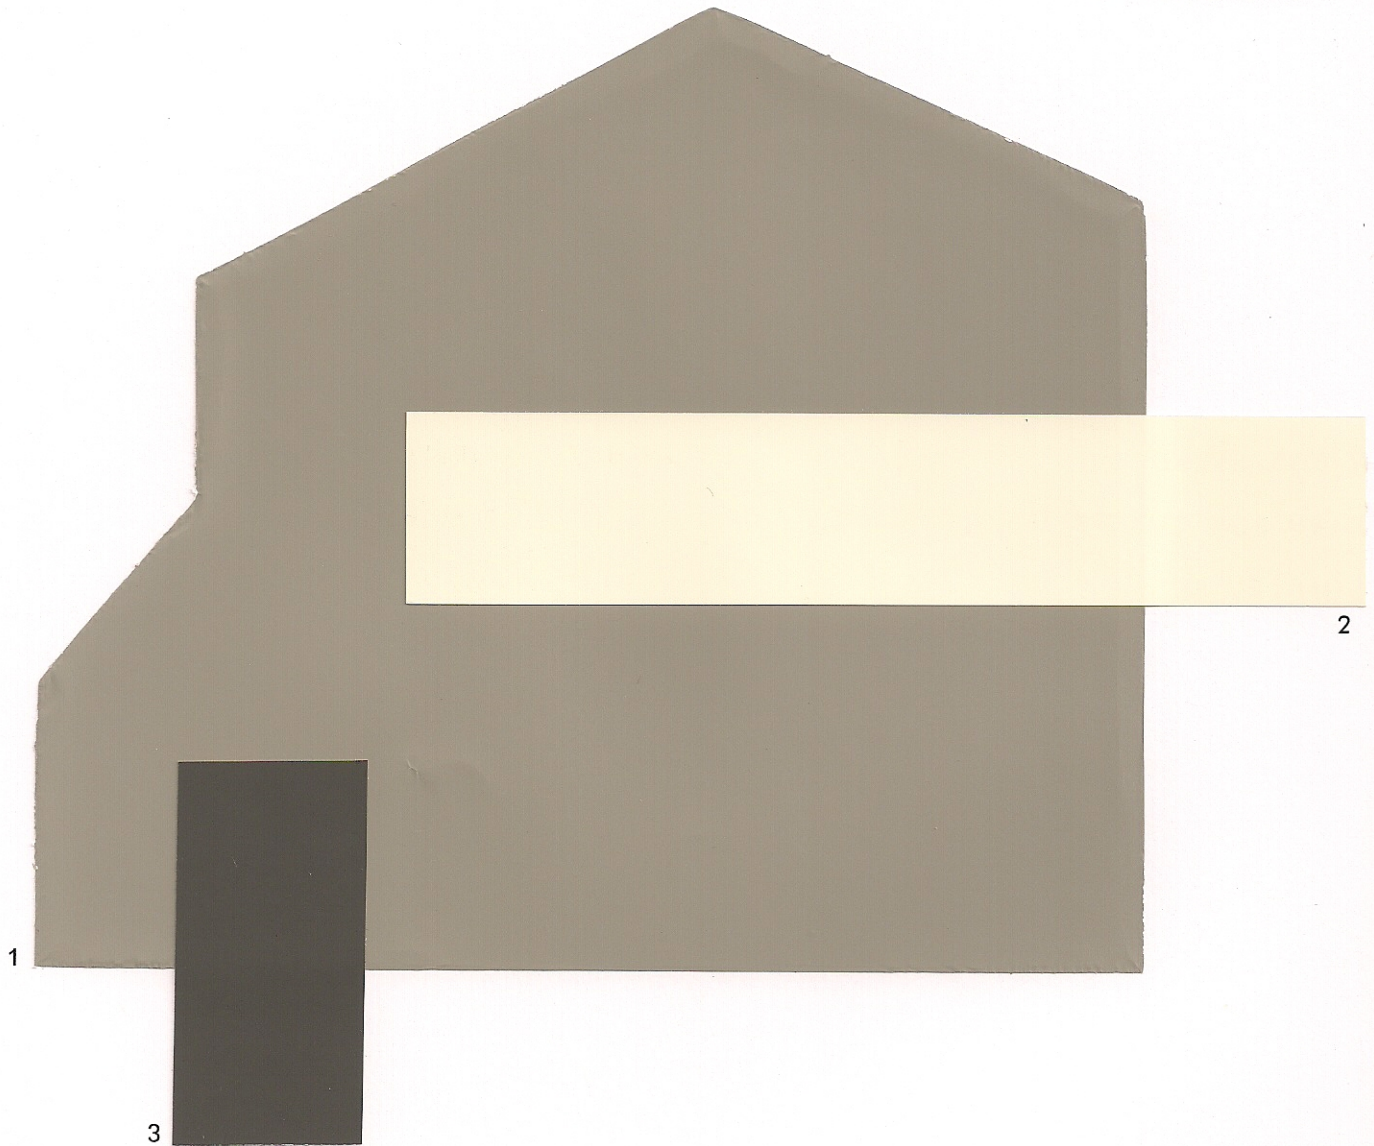

Scheme Eight

Palm Canyon

- 1 Body
- 2 Trim
- 3 Popout/Door

Herbal Wash
Morning Sun
Garden Gate

SW 7739
SW 6672
SW 6167

14-04-0184

Color samples shown approximate actual paint colors as closely as possible.

Scheme Nine