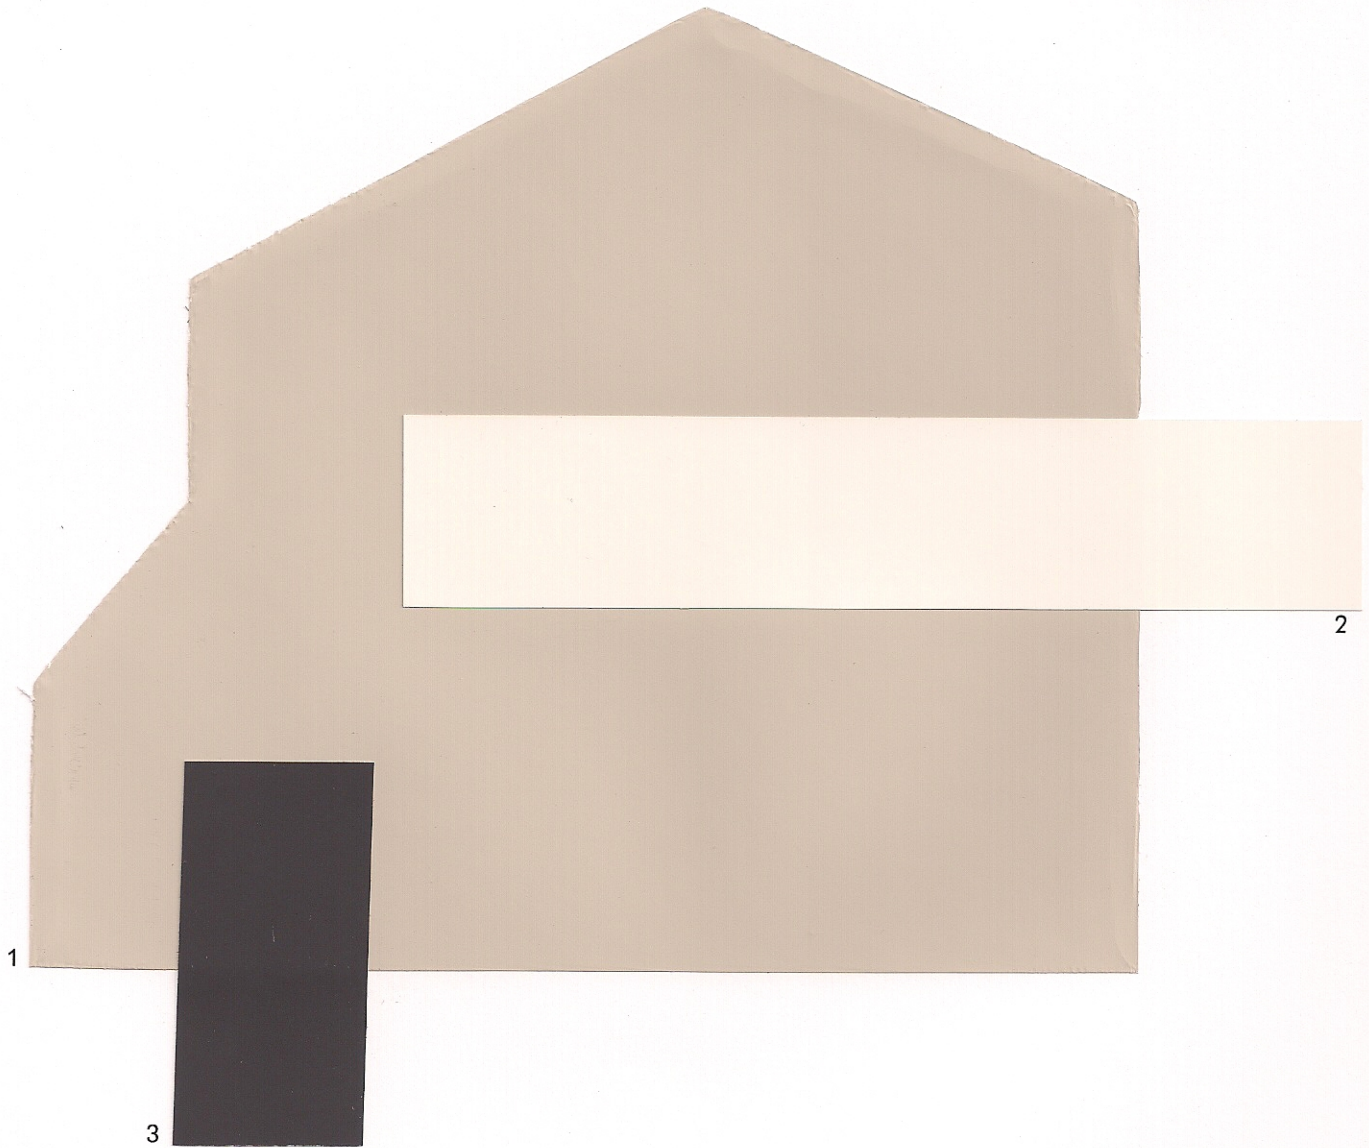

Scheme Twenty Six

Palm Canyon

- 1 Body
- 2 Trim
- 3 Popout/Door

Naturel
Classic Light Buff
Sealskin

SW 7542
SW 0050
SW 7675